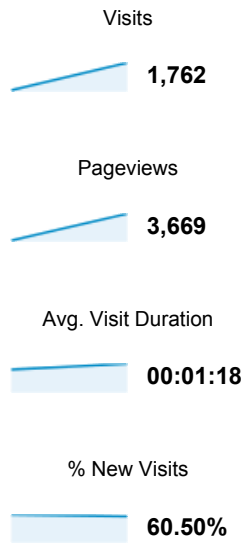

Audience Overview

May 31, 2013 - Jun 30, 2013

100.00% of visits

Overview

1,242 people visited this site

Language	Visits	% Visits
1. en-us	1,680	95.35%
2. en	74	4.20%
3. en_us	3	0.17%
4. pt-br	2	0.11%
5. zh-cn	2	0.11%
6. c	1	0.06%