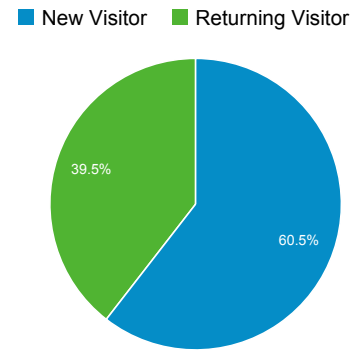

Audience Overview

May 31, 2013 - Jun 30, 2013

100.00% of visits

Overview

1,242 people visited this site

Language	Visits	% Visits
1. en-us	1,680	95.35%
2. en	74	4.20%
3. en_us	3	0.17%
4. pt-br	2	0.11%
5. zh-cn	2	0.11%
6. c	1	0.06%